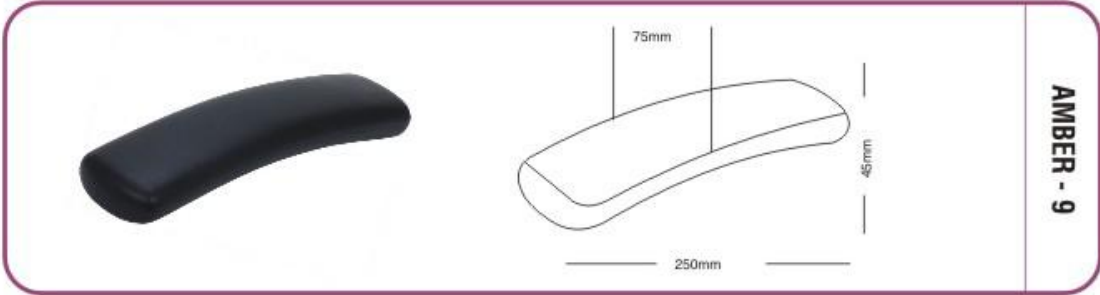

AMBER - 10

AMBER - 11

AMBER - 12

SUPPLIES

OEM